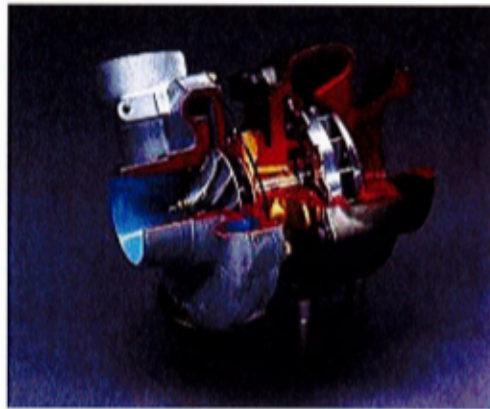

CENTRAL MOTIVE POWER

WE ARE THE ONE STOP TURBO SHOP!

- IN HOUSE REPAIR & REBUILD WITH BALANCING
 - BOTH GAS & DIESEL TURBOS (OEM)
 - NEW AND PREMIUM REBUILT UNITS
 - PERFORMANCE TURBOS AVAILABLE

TURBOS FOR: CAT, DODGE, PERKINS, GM, CHEVY, NAVISTAR, SUBARU, MERCEDES, CUMMINS, VW, AUDI JUST TO NAME A FEW

New/ Factory Reman Units	Premium Rebuild Capable
Garrett (Master Distributor)	Garrett
Borg Warner (Master Distributor)	Borg Warner/ Schwitzer/ 3K
Holset (Master Distributor)	Holset/ Cummins
	IHI/ Warner ISHI
	Mitsubishi